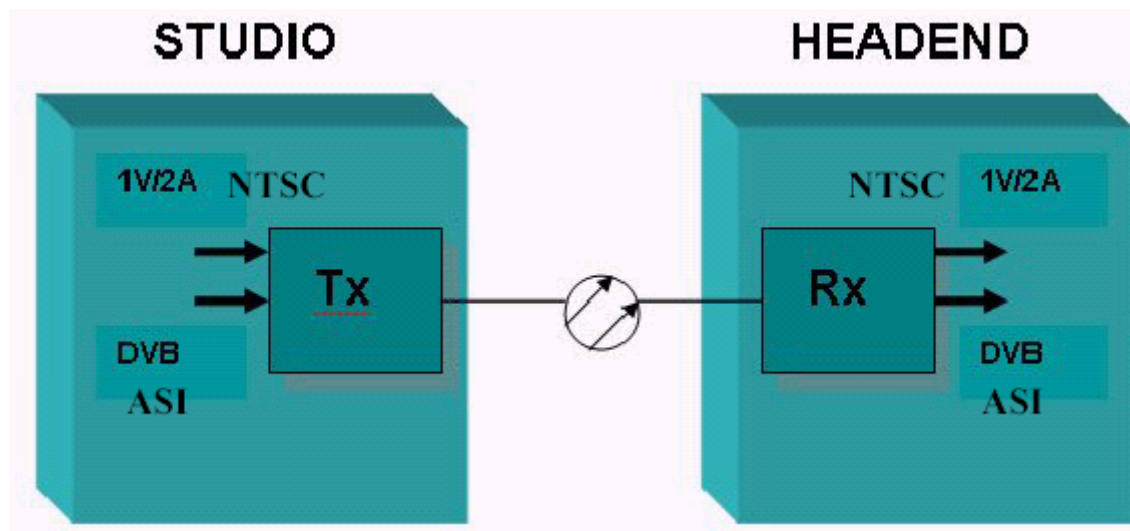

## DESCRIPTION

Radiants new VAB745 series is targeted to meet the new “Must Carry requirement for both HDTV and Standard NTSC signals. This system combines both types of signals onto one fiber for transmission from the studio to the CATV headend. The standard product combines one channel of each (NTSC + DVB) onto one singlemode fiber for transmission distances of 100Km or more. However there are many options— up to four channels of each signal type can be combined onto one fiber; the standard NTSC signal can meet either RS250 Medium or Short Haul Specifications. Other type of HDTV signals can also be included— SMPTE 259, 292 or 310.

### LED Indicators:

- POWER LED – Power input status
- OPTICAL LINK LED – Indicates optical link between TX and RX units (only on RX unit)
- BASEBAND VIDEO LED – Indicates Analog Video In/Out
- SERIAL VIDEO LINK LED – Indicates link between TX and RX units with digital video.