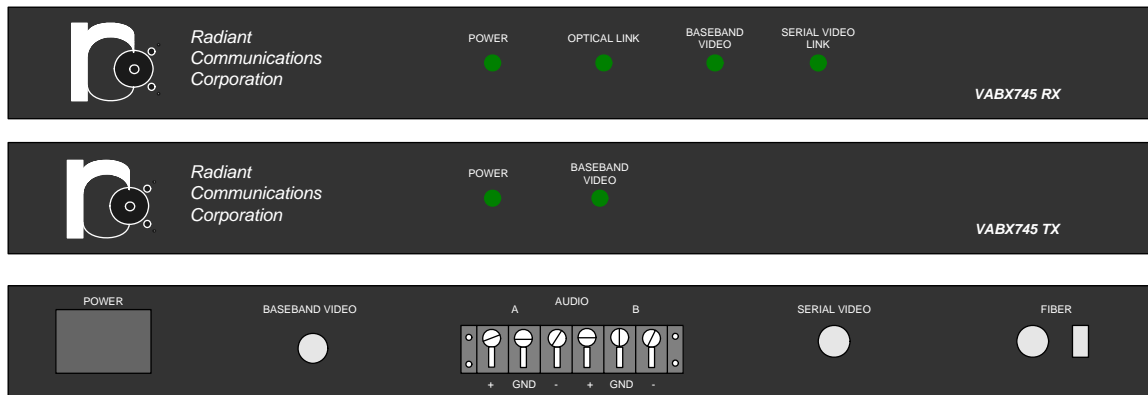

## DESCRIPTION

Radiants new VAB745 series is targeted to meet the new “Must Carry requirement for both HDTV and Standard NTSC signals. This system combines both types of signals onto one fiber for transmission from the studio to the CATV headend. The standard product combines one channel of each (NTSC + DVB) onto one singlemode fiber for transmission distances of 100Km or more. However there are many options— up to four channels of each signal type can be combined onto one fiber; the standard NTSC signal can meet either RS250 Medium or Short Haul Specifications. Other type of HDTV signals can also be included— SMPTE 259, 292 or 310.

### LED Indicators:

- POWER LED – Power input status
- OPTICAL LINK LED – Indicates optical link between TX and RX units (only on RX unit)
- BASEBAND VIDEO LED – Indicates Analog Video In/Out
- SERIAL VIDEO LINK LED – Indicates link between TX and RX units with digital video.