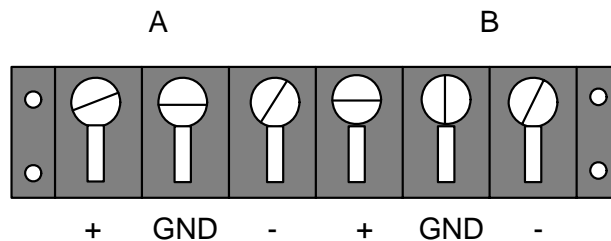

Audio Connector Pinouts: