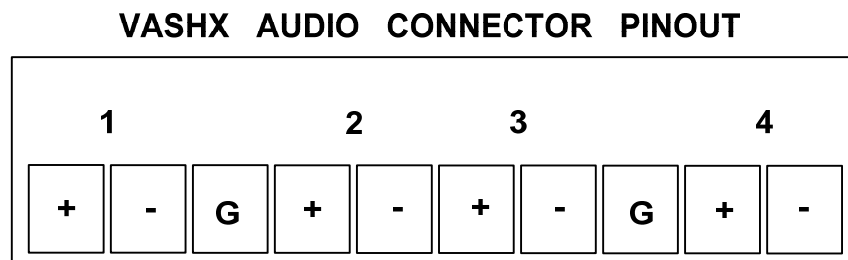

Audio Connector Pinouts: