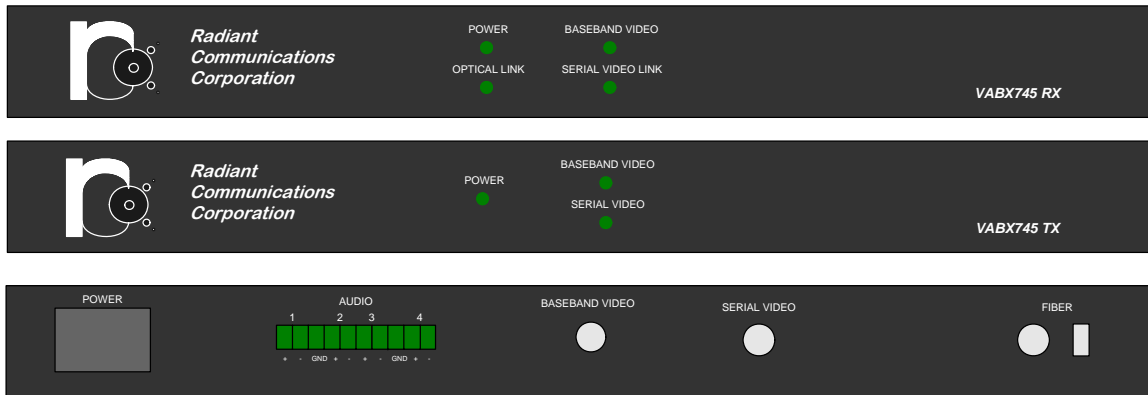

RS250 Short Haul Version