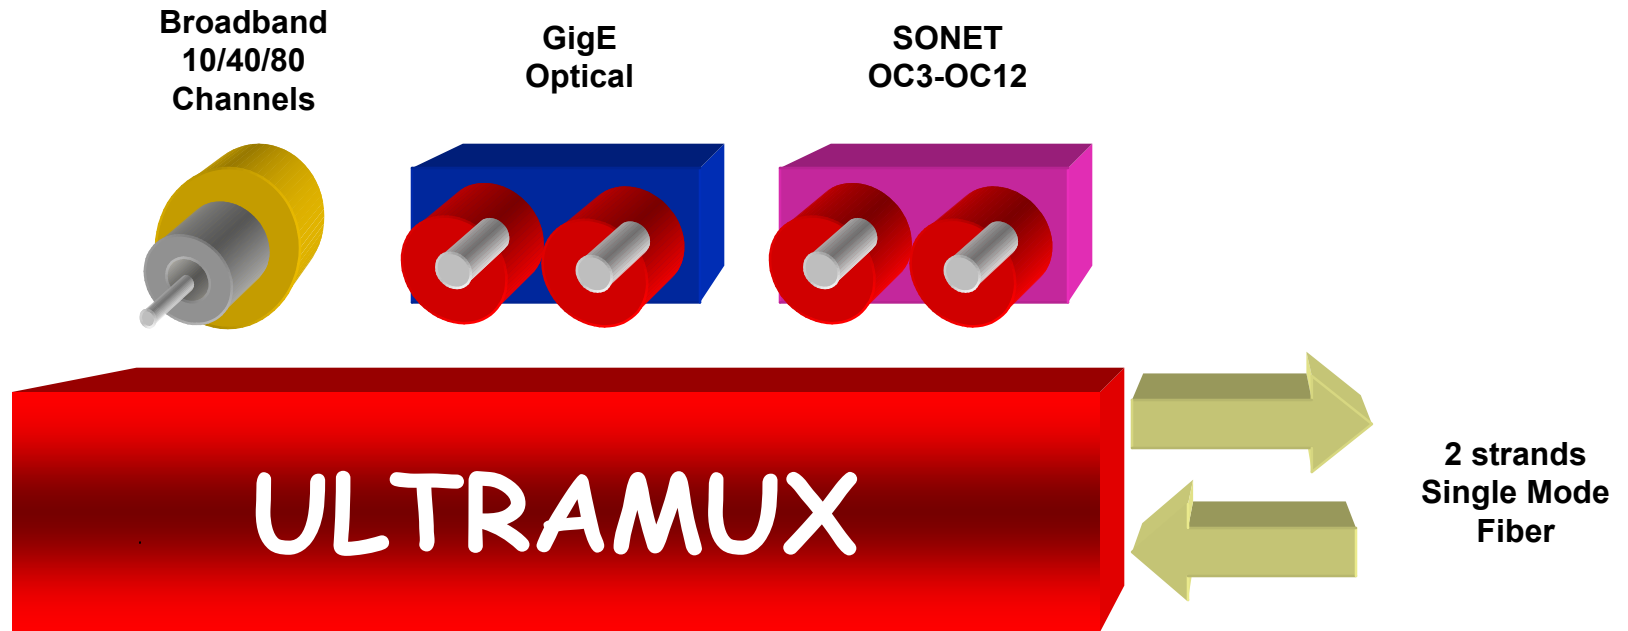

Radiant ULTRAMUX VL7500 Application Note

The "DO ANYTHING" Solution

Ethernet
100Mbps

GigE Copper
1000BaseTx

T1/E1
(up to Four)

DS3

BasebandVideo
up to 8
Channels

Stereo Audio