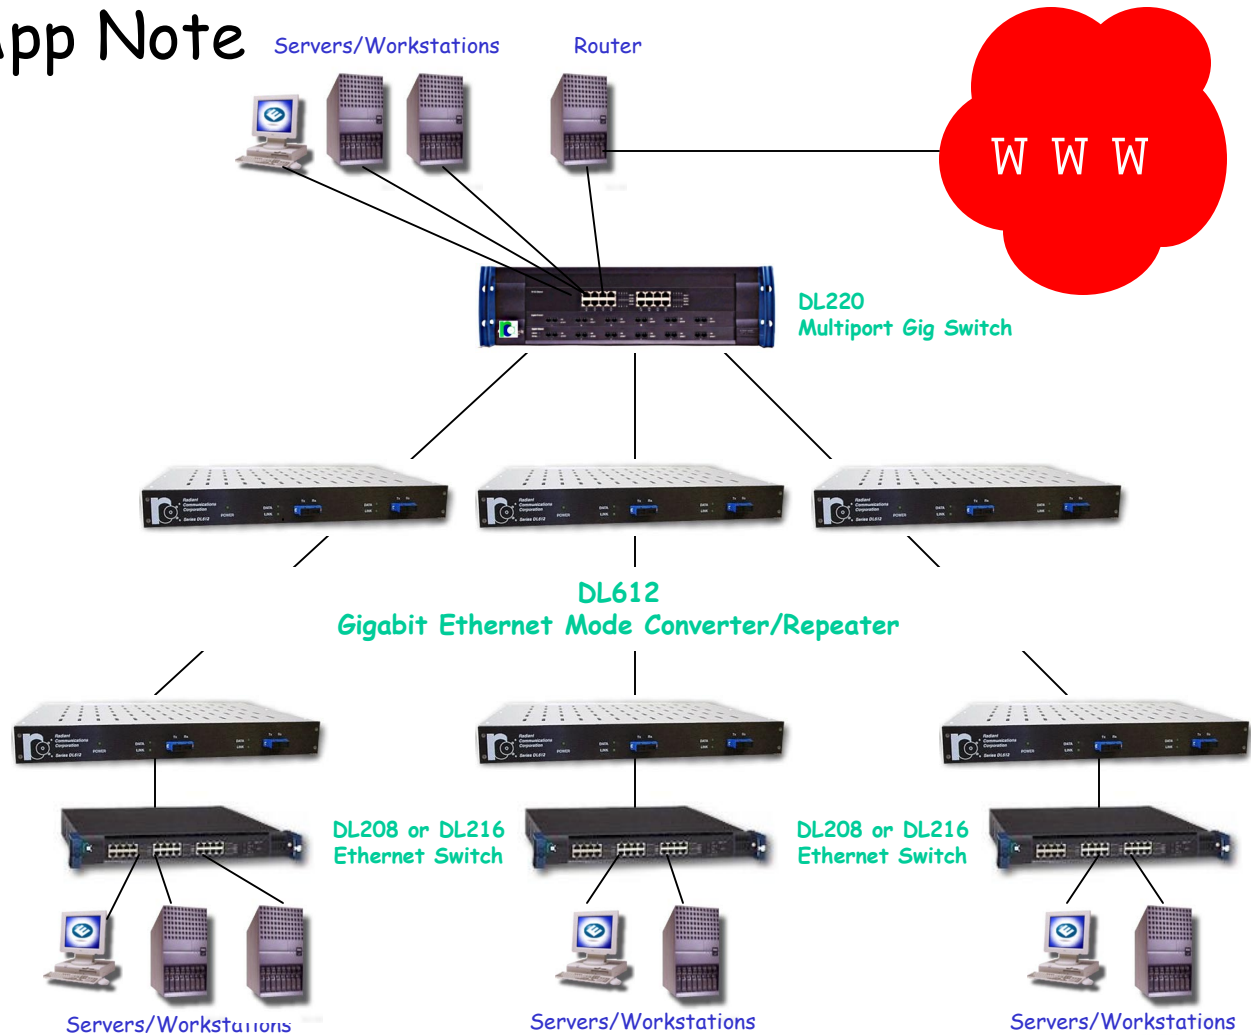

# Radiant Gigabit Networking App Note

## The Radiant Gigabit Products

- Extend 1000BaseSX Gigabit Ports
- Provide Re-clocking allowing extended distances
- Deliver GigE up to 80Km on 2 fibers.
- Deliver GigE up to 50Km on a single fiber.
- Up to 500 km with using DL612's as repeaters
- Come with SNMP option.
- Are compatible with ANY Ethernet Switch
- Compatible with Radiant CWDM for up to 4 Gigabits per second transport over 2 fibers