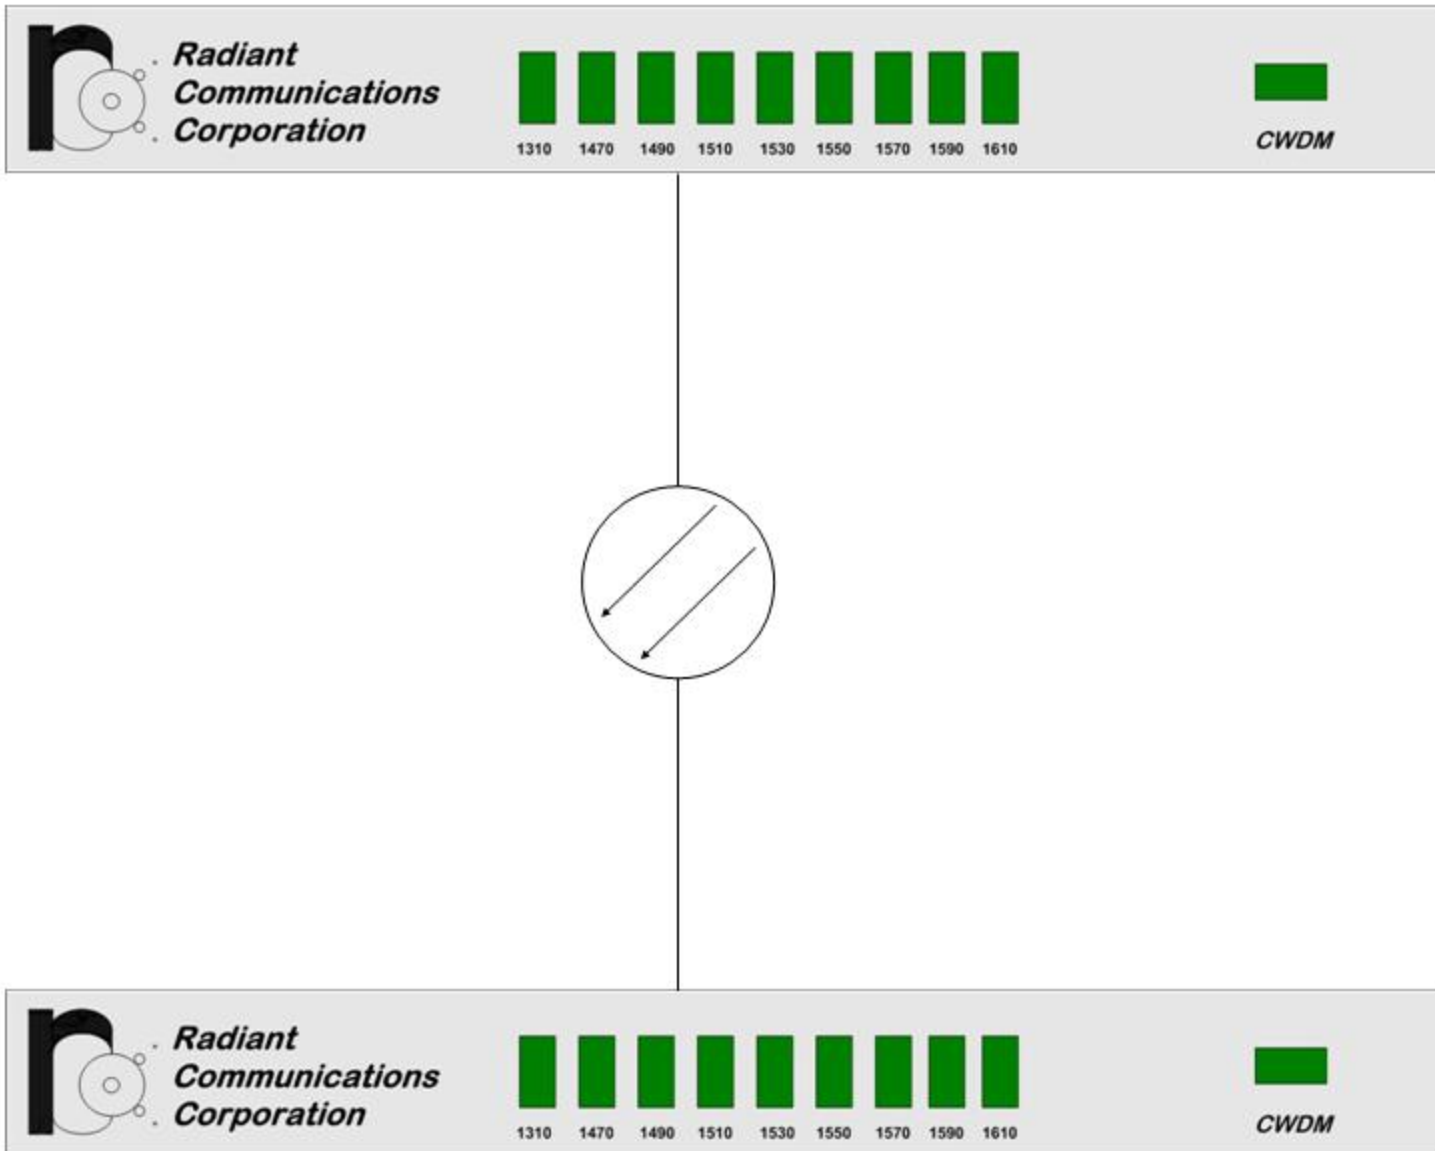

No Fiber Available between to locations?

No problem. Our +1 CWDMs offer you to grow your existing fiber path from an additional 2 to 8 fibers. This is all without interfering with your existing 1310 signal, other than to install the mux and demux.