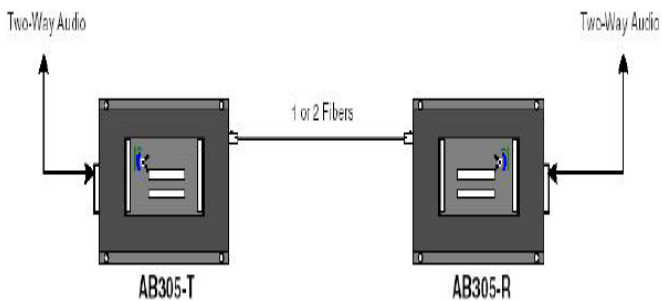

▶ AB305

Two-Way Audio

▶ DESCRIPTION

Radiant Communications AB305 Series can be ordered as a multimode or singlemode transmission system. The system can transmit distances of up to 80+ km on singlemode fiber, and 5 km on multimode. The AB305 Series, which transmits high-quality audio signals two-way, can be ordered as a stand-alone or rack mounted in our CR200 19" x 525" rack. Like all Radiant Communications transmission systems, no adjustments are required at time of installation, or anytime thereafter.

▶ BENEFITS

One-Way Audio Over One Fiber

Plug and Play operation

▶ FEATURES

Two-Way Audio Over One or Two Fibers

Multimode Distances up to 5 km

Singlemode Distances up to 80+ km

AGC Circuitry

Diagnostic Indicators

**Radiant
Communications
Corporation**

Phone: 908 757 7444 or 800 969 3427
Fax: 908 757 8666
E-mail: sales@rccfiber.com
www.rccfiber.com

P.O. Box 867
South Plainfield
NJ 07080
USA

2/2005