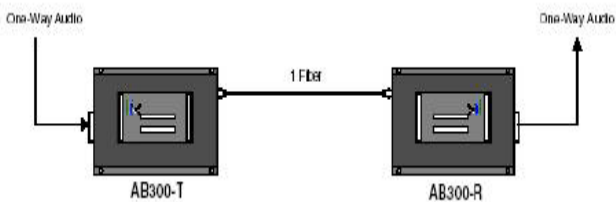

▶ AB300M/S One-Way Audio

DESCRIPTION

Radiant Communications AB300 Series can be ordered as a multimode or singlemode transmission system. The system can transmit distances of up to 120+ km on singlemode fiber, and 3 km on multimode. The AB300 Series, which transmits one-way audio over one fiber, and can be ordered as a standalone or rack mounted in our CR200 19" x 525" rack. Like all Radiant Communications transmission systems, no adjustments are required at time of installation, or anytime thereafter

▶ BENEFITS

One-Way Audio Over One Fiber
Multimode Distances up to 3 km
Singlemode Distances up to 120+ km
Diagnostic Indicators

▶ FEATURES

One-Way Audio Over One Fiber
Multimode Distances up to 3 km
Singlemode Distances up to 120+ km
Diagnostic Indicators

**Radiant
Communications
Corporation**

Phone: 908 757 7444 or 800 969 3427
Fax: 908 757 8666
E-mail: sales@rccfiber.com
www.rccfiber.com

P.O. Box 867
South Plainfield
NJ 07080
USA

2/2005