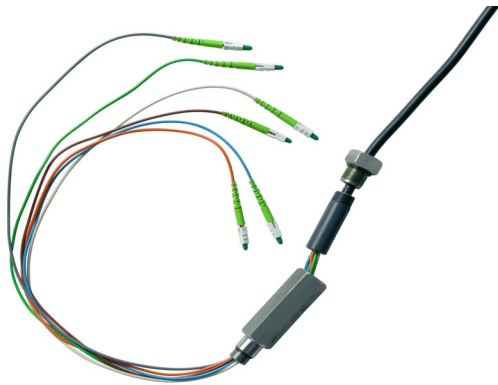

DESCRIPTION

Radiant Communications can customize fiber optic drop cables to meet your specific requirements.

Please contact us with your job's details.

**Radiant
Communications
Corporation**

Fiber Optic Drop Cable

BENEFITS

Back reflections-60 dB with Ultra Polished Terminations

Drop Cable is preterminated with your connector type

Customer Specified Node Hub Connector

FEATURES

Typically 2 to 12 fibers

Fits all standard CATV receiver boxes

SPECIFICATIONS

ORDERING INFORMATION

PART NUMBER	DESCRIPTION
P-Y-SM-DDXZ-SNX	Dielectric jacketed drop cable with specified connectors, number of fiber and length

Example -

P-A-SM-DDA6-SN60 Pigtail SC/APC 6 fiber 60 foot CATV grade service cable with 5/8" threaded node connector

Note:

- Specify Y—connector type: A—SC/APC, B—FC/UPC, D-ST, E—SC/UPC, S-FC/NAPC, Z—FC/APC,
- Specify Z - number of fibers
- Specify X –length in feet
- Call factory for other optical connector types
- For armor cable call factory
- Due to product enhancements, specifications are subject to change without notice