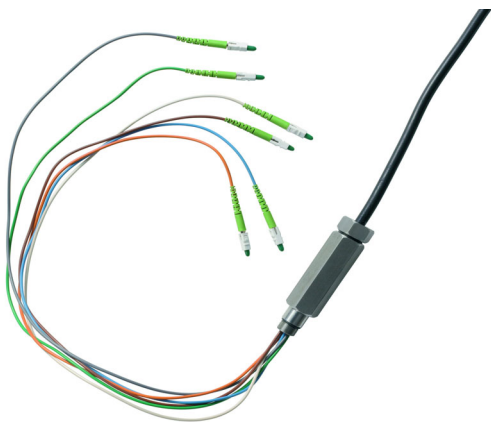

DESCRIPTION

Radiant Communications can customize fiber optic drop cables to meet your specific requirements.

Please contact us with your job's details.

**Radiant
Communications
Corporation**

Fiber Optic Drop Cable

BENEFITS

Back reflections-60 dB with Ultra Polished Terminations

Drop Cable is preterminated with your connector type

Customer Specified Node Hub Connector

FEATURES

Typically 2 to 12 fibers

Fits all standard CATV receiver boxes

SPECIFICATIONS

ORDERING INFORMATION

PART NUMBER	DESCRIPTION
P-Y-SM-DDXZ-SNX	Dielectric jacketed drop cable with specified connectors, number of fiber and length

Example -

P-A-SM-DDA6-SN60 Pigtail SC/APC 6 fiber 60 foot CATV grade service cable with 5/8" threaded node connector

Note:

- Specify Y—connector type: A—SC/APC, B—FC/UPC, D-ST, E—SC/UPC, S-FC/NAPC, Z—FC/APC,
- Specify Z - number of fibers
- Specify X –length in feet
- Call factory for other optical connector types
- For armor cable call factory
- Due to product enhancements, specifications are subject to change without notice